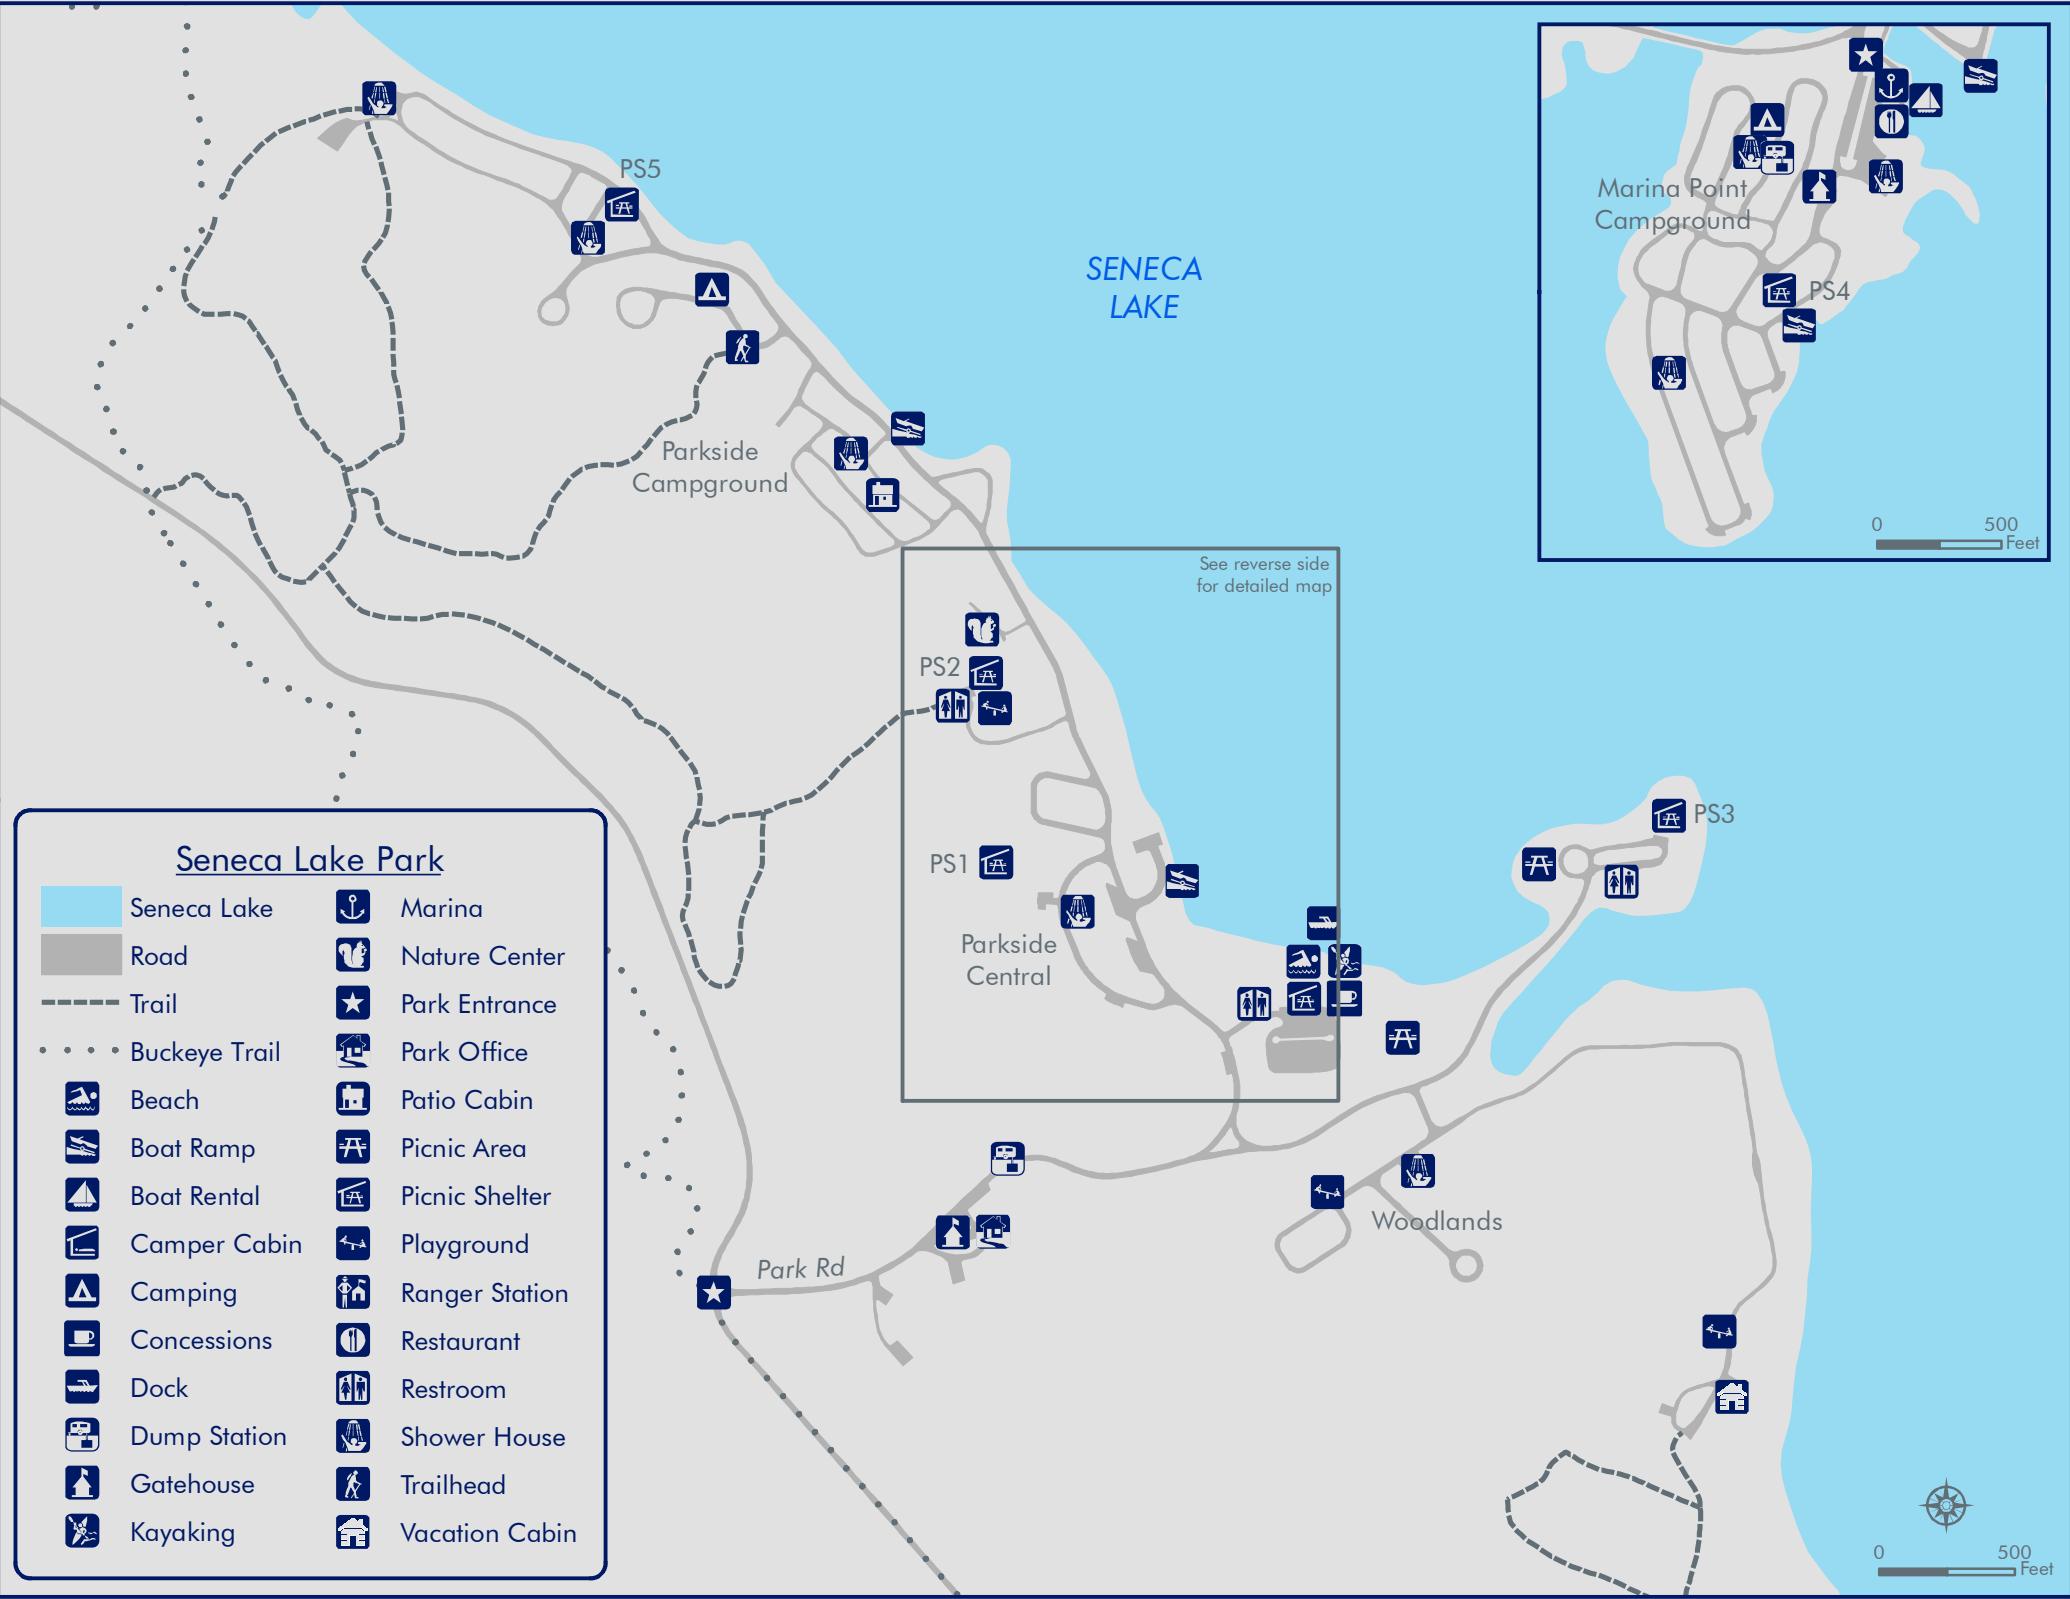

To Seneca Parkside

SENECA LAKE

To Park Entrance

-  Full Hookup
-  Road
-  Recreational Trail
-  Spigot
-  Beach
-  Boat Ramp
-  Dock
-  Nature Center
-  Picnic Shelter
-  Playground
-  Restroom
-  Shower House
-  Volleyball

0 250 Feet

# Seneca Lake Park Parkside Central

### Seneca Lake Park

Seneca Lake	Marina
Road	Nature Center
Trail	Park Entrance
Buckeye Trail	Park Office
Beach	Patio Cabin
Boat Ramp	Picnic Area
Boat Rental	Picnic Shelter
Camper Cabin	Playground
Camping	Ranger Station
Concessions	Restaurant
Dock	Restroom
Dump Station	Shower House
Gatehouse	Trailhead
Kayaking	Vacation Cabin