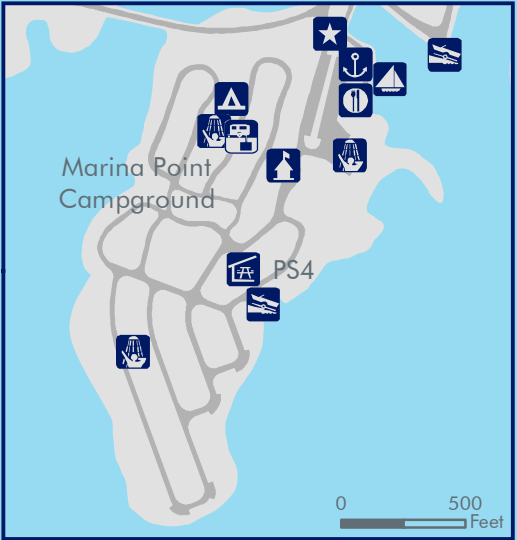

To Seneca Parkside

SENECA LAKE

To Park Entrance

-  Full Hookup
-  Road
-  Recreational Trail
-  Spigot
-  Beach
-  Boat Ramp
-  Dock
-  Nature Center
-  Picnic Shelter
-  Playground
-  Restroom
-  Shower House
-  Volleyball

0 250 Feet

# Seneca Lake Park Parkside Central

### Seneca Lake Park

Seneca Lake	Marina
Road	Nature Center
Trail	Park Entrance
Buckeye Trail	Park Office
Beach	Patio Cabin
Boat Ramp	Picnic Area
Boat Rental	Picnic Shelter
Camper Cabin	Playground
Camping	Ranger Station
Concessions	Restaurant
Dock	Restroom
Dump Station	Shower House
Gatehouse	Trailhead
Kayaking	Vacation Cabin