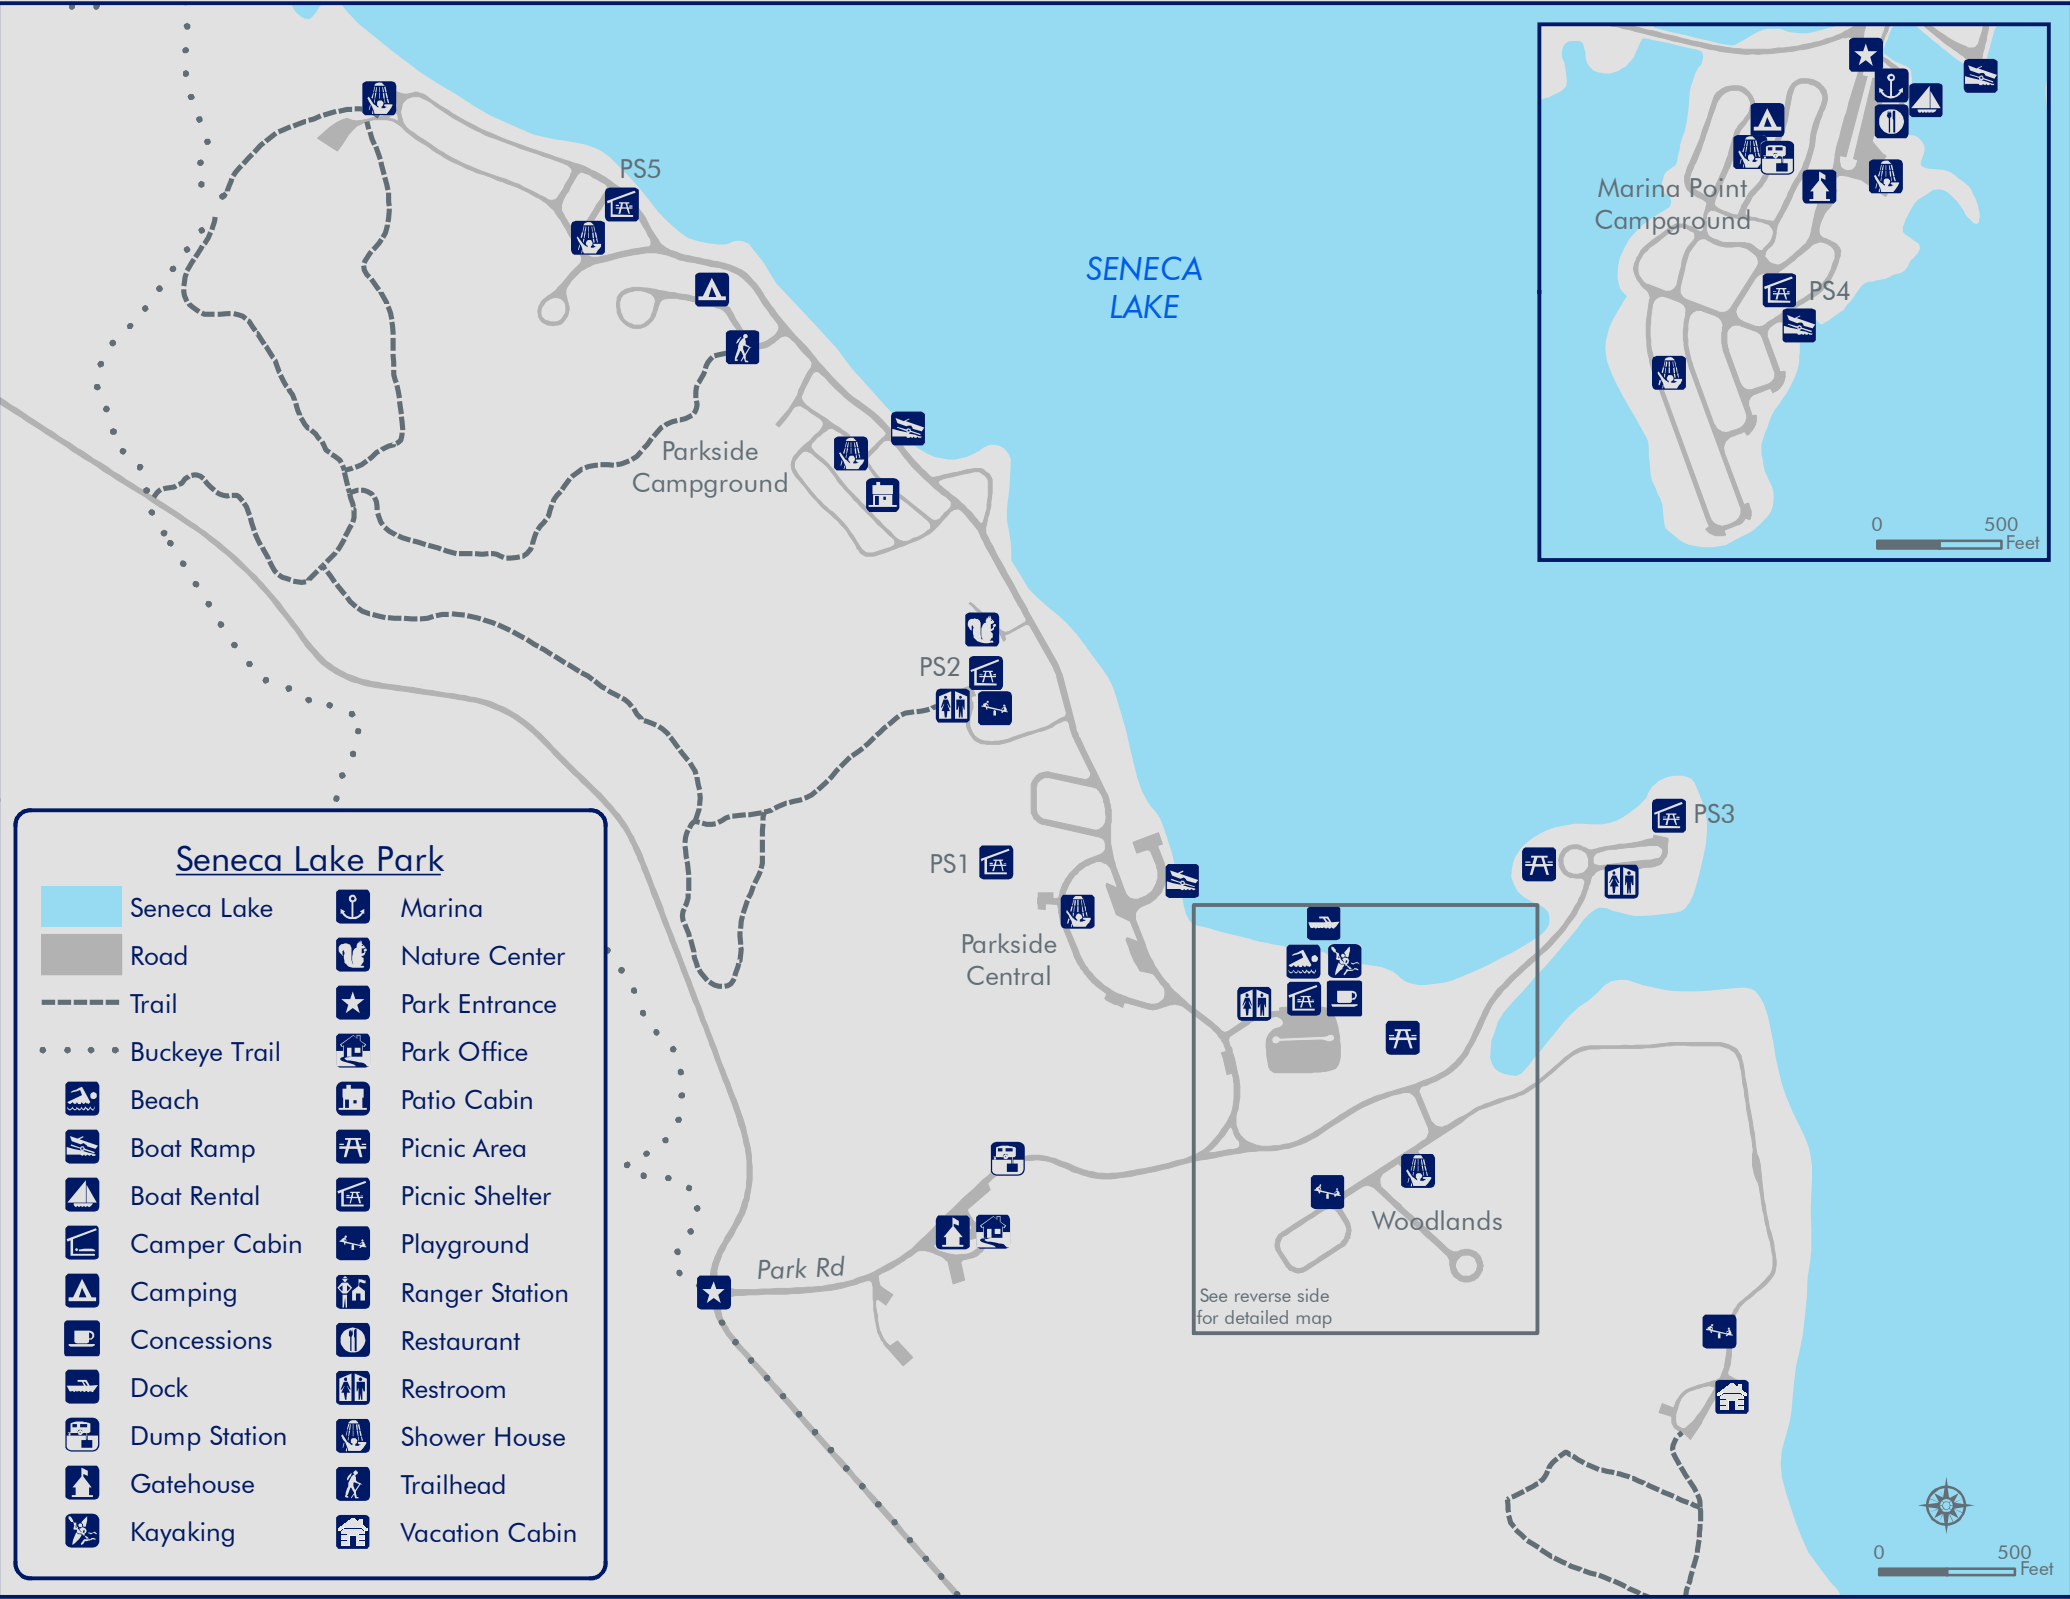

	Full Hookup		Concessions		Restroom
	Road		Picnic Area		Shower House
	Spigot		Picnic Shelter		Volleyball
	Beach		Playground		

0 250 Feet

## Seneca Lake Park Woodlands

Source: MWCD. Map is for illustrative purposes only. Campsite locations & dimensions are not to scale. Actual site dimensions can vary.

### Seneca Lake Park

- |               |                |
|---------------|----------------|
| Seneca Lake   | Marina         |
| Road          | Nature Center  |
| Trail         | Park Entrance  |
| Buckeye Trail | Park Office    |
| Beach         | Patio Cabin    |
| Boat Ramp     | Picnic Area    |
| Boat Rental   | Picnic Shelter |
| Camper Cabin  | Playground     |
| Camping       | Ranger Station |
| Concessions   | Restaurant     |
| Dock          | Restroom       |
| Dump Station  | Shower House   |
| Gatehouse     | Trailhead      |
| Kayaking      | Vacation Cabin |