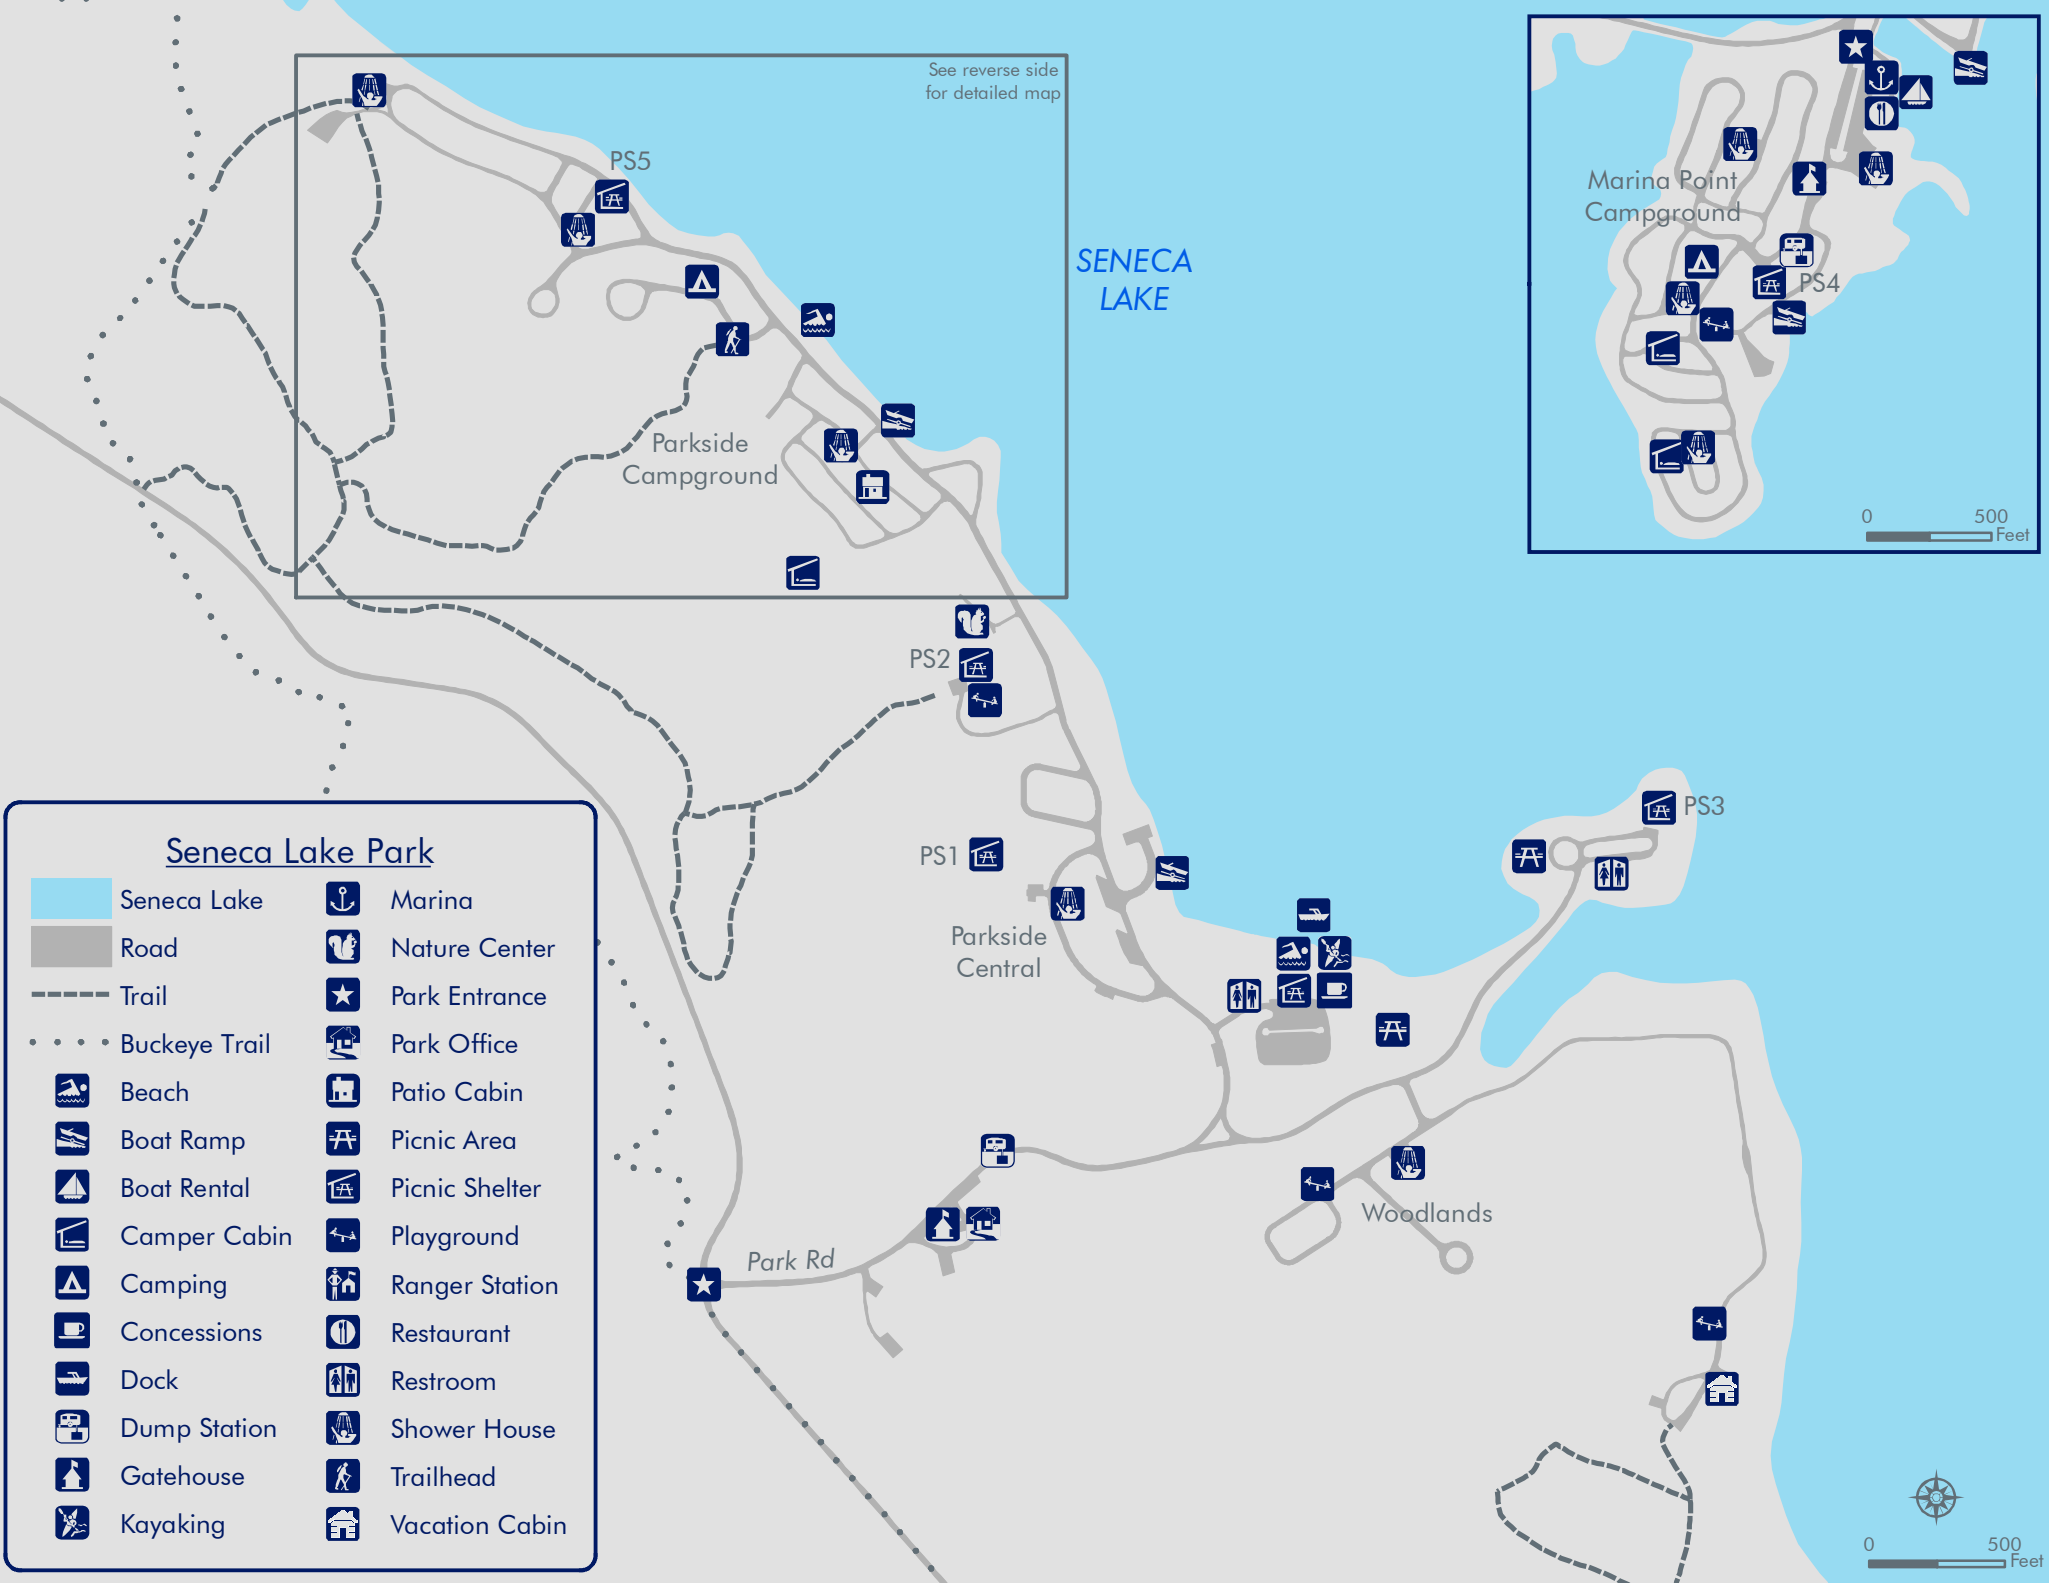

-  Full Hookup
-  Electric Site
-  Road
-  Trail
-  Spigot
-  Beach
-  Boat Ramp
-  Camper Cabin
-  Patio Cabin
-  Picnic Shelter
-  Shower House

Seneca Lake Park Parkside Campground

Source: MWCD. Map is for illustrative purposes only. Campsite locations & dimensions are not to scale. Actual site dimensions can vary.

See reverse side
for detailed map

Seneca Lake Park

Seneca Lake	Marina
Road	Nature Center
Trail	Park Entrance
Buckeye Trail	Park Office
Beach	Patio Cabin
Boat Ramp	Picnic Area
Boat Rental	Picnic Shelter
Camper Cabin	Playground
Camping	Ranger Station
Concessions	Restaurant
Dock	Restroom
Dump Station	Shower House
Gatehouse	Trailhead
Kayaking	Vacation Cabin