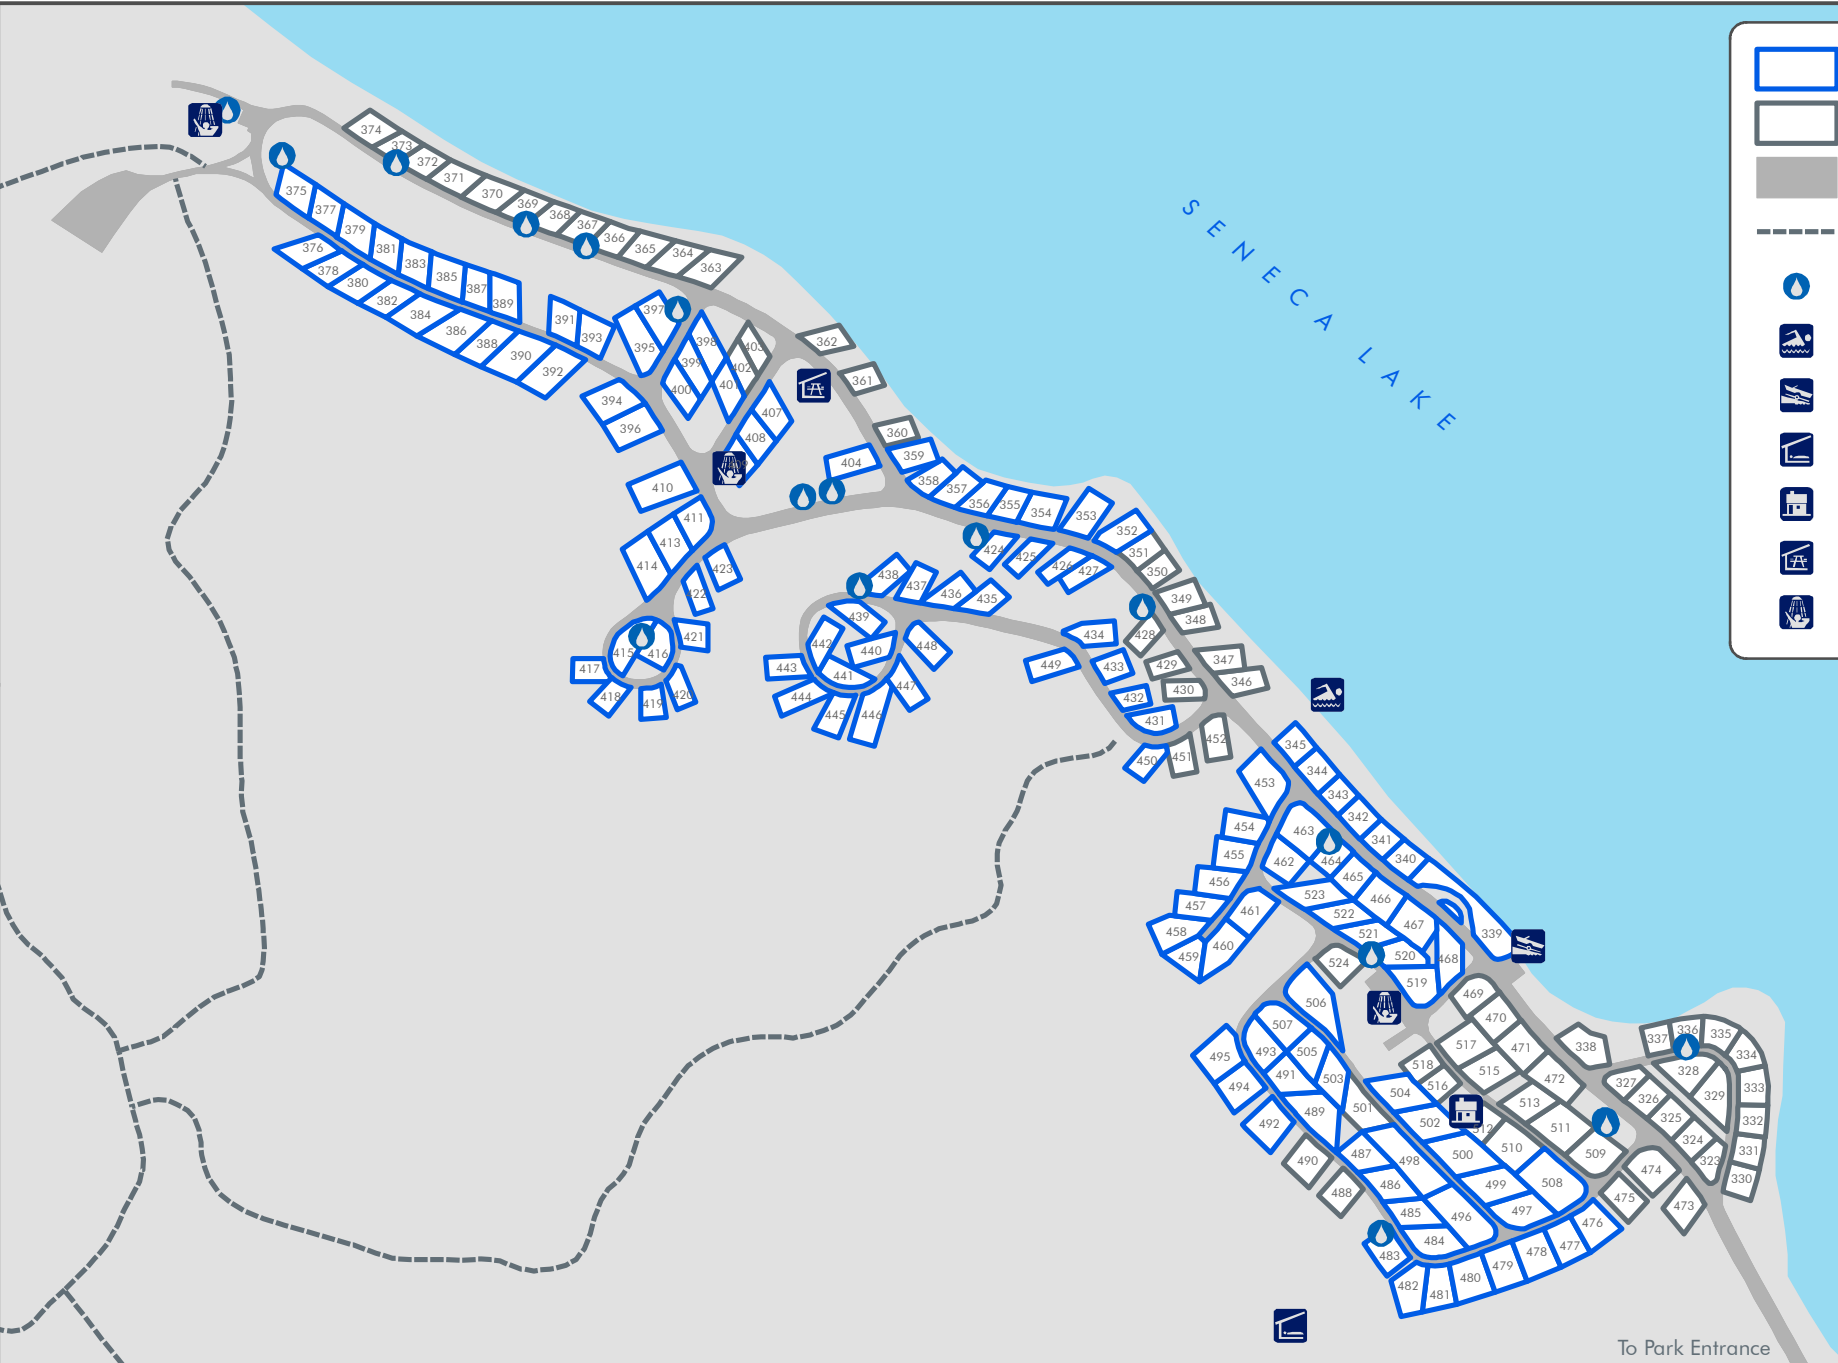

-  Full Hookup
-  Electric Site
-  Road
-  Trail
-  Spigot
-  Beach
-  Boat Ramp
-  Camper Cabin
-  Patio Cabin
-  Picnic Shelter
-  Shower House

Seneca Lake Park Parkside Campground

Source: MWCD. Map is for illustrative purposes only. Campsite locations & dimensions are not to scale. Actual site dimensions can vary.

See reverse side
for detailed map

Seneca Lake Park

Seneca Lake	Marina
Road	Nature Center
Trail	Park Entrance
Buckeye Trail	Park Office
Beach	Patio Cabin
Boat Ramp	Picnic Area
Boat Rental	Picnic Shelter
Camper Cabin	Playground
Camping	Ranger Station
Concessions	Restaurant
Dock	Restroom
Dump Station	Shower House
Gatehouse	Trailhead
Kayaking	Vacation Cabin