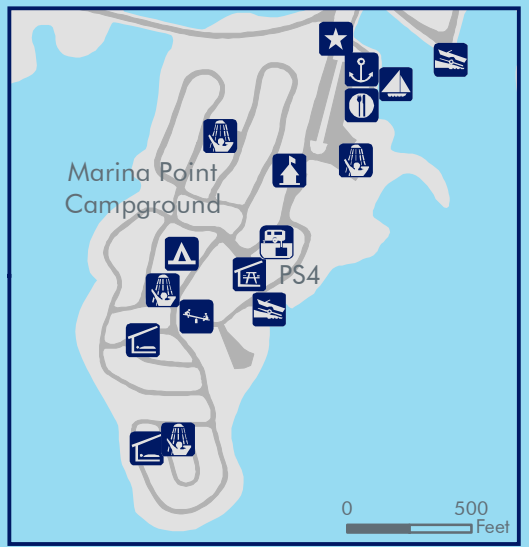

-  Full Hookup
-  Electric Site
-  Road
-  Trail
-  Spigot
-  Beach
-  Boat Ramp
-  Camper Cabin
-  Patio Cabin
-  Picnic Shelter
-  Shower House

Seneca Lake Park Parkside Campground

Source: MWCD. Map is for illustrative purposes only. Campsite locations & dimensions are not to scale. Actual site dimensions can vary.

See reverse side
for detailed map

Seneca Lake Park

Seneca Lake	Marina
Road	Nature Center
Trail	Park Entrance
Buckeye Trail	Park Office
Beach	Patio Cabin
Boat Ramp	Picnic Area
Boat Rental	Picnic Shelter
Camper Cabin	Playground
Camping	Ranger Station
Concessions	Restaurant
Dock	Restroom
Dump Station	Shower House
Gatehouse	Trailhead
Kayaking	Vacation Cabin